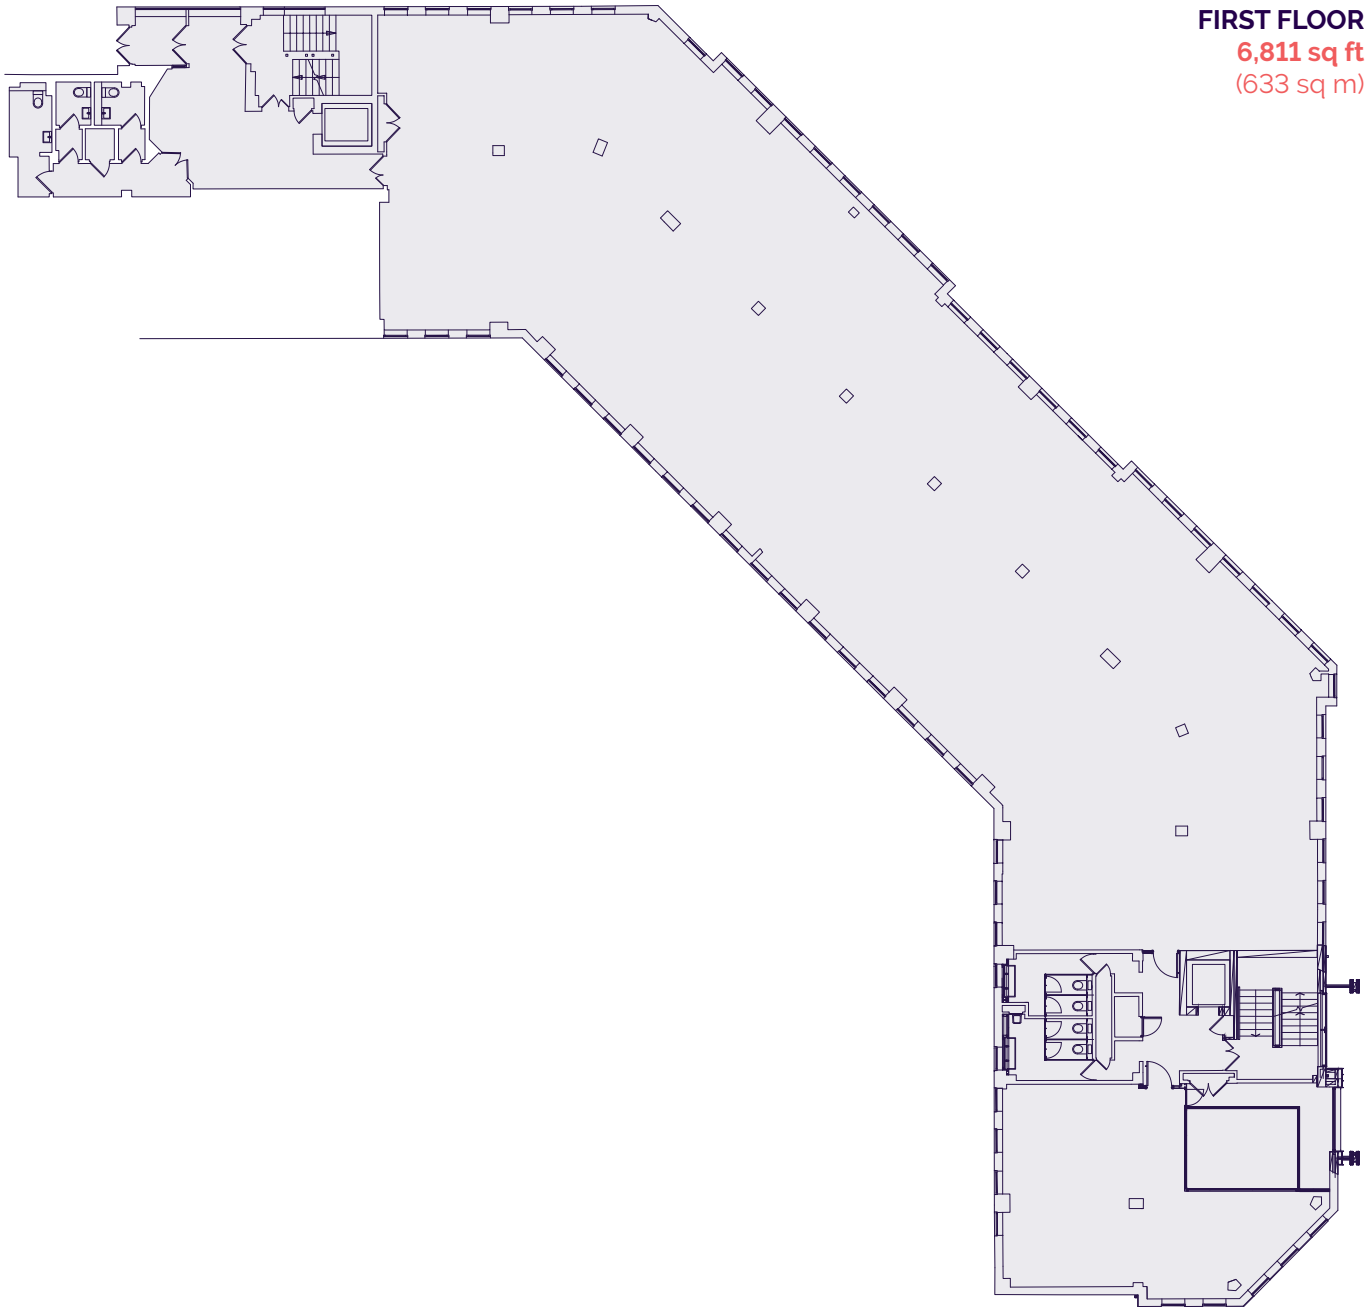

VERTEX

ALTRINCHAM

FLOOR PLANS

FIRST FLOOR
6,811 sq ft
(633 sq m)